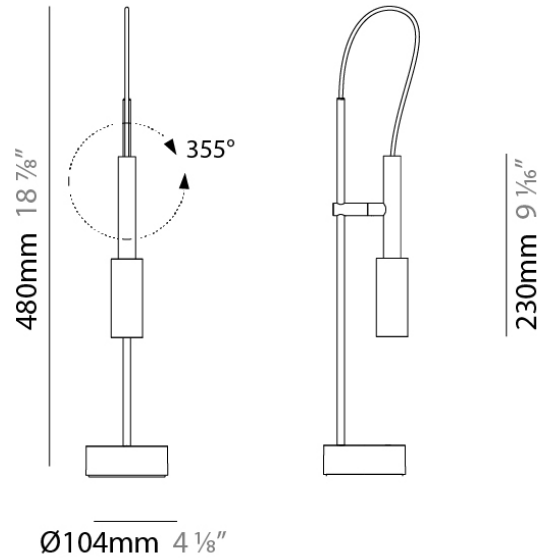

TUBINO PLUS PORTABLE

D84378-GRF

PROJECT	
TYPE	
NOTES	
QUANTITY	
DATE	

GENERAL

Series: Tubino
Subseries: Tubino Plus
Brand: Panzeri
Division: Design
Mounting Type: Portable
Mounting Location: Table
Subcategory: Task

PHYSICAL

Shape: Cylinder
Diameter (mm): 104
Diameter (in): 4 1/8
Height (mm): 480
Height (in): 18 7/8
Light Distribution: Adjustable / Direct
Weight (kg): 1.42
Weight (lbs): 3.13
Diffuser: Opal - Polycarbonate
Fixture Material: Aluminum / Brass / Steel
Cable Details: Bordeaux Cloth Cable

ELECTRICAL

Lamp Type: LED
Input Wattage (W): 6.5
Dimming: Non-Dimmable
Driver Location: Inline Transformer Plug
Input Voltage (V): 120

LED

Color Temperature (°K): 2700
Max. Delivered Lumen (lm): 339
Nominal Lumen (lm): 475
CRI: >90 CRI
Lamp Life (hrs): 80000

OPTICAL

Adjustability: Rotational 355°

RATINGS AND CERTIFICATIONS

Certified By: CSA Certified to UL and CSA Standards
IP rating: IP20